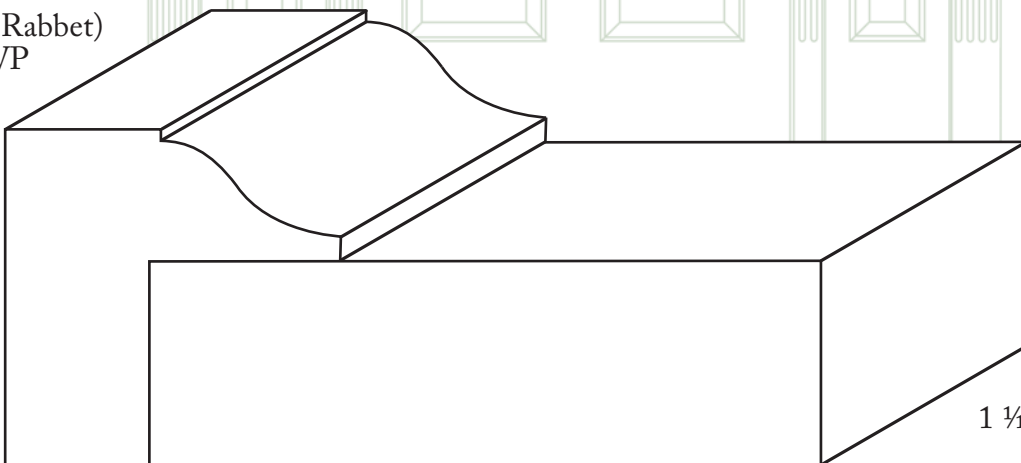

## Rake, Drip, and Brickmoulds

WM-210  
1 1/16" x 1 5/8"  
WP

286  
1 1/8" x 2 1/4"  
WP

180  
1 1/4" x 2"  
FJ, OAK, POP, WP

8283  
1 1/16" x 1 5/8"  
WP

2825  
1 1/16" x 3 1/2"  
WP

2828-BB  
1 1/2" x 1 3/4"  
(1 1/16" Rabbet)  
WP

1 1/16" x 3 1/2"  
WP